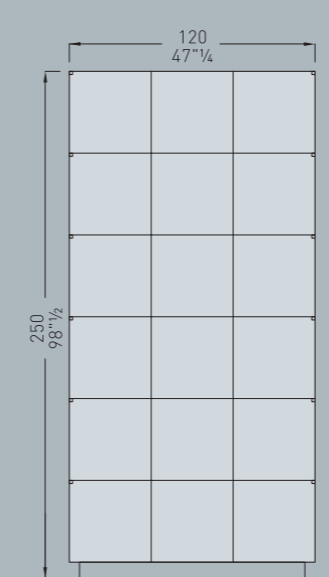

BLU

Bookcase made up of vertical components and horizontal shelves in laser-cut natural iron sheeting, treated with wax.

Accessories:

shelf cover trays in aluminium covered with leather in the colours black, white, red and vintage chestnut-brown.

ELEMENTO (A) / ELEMENT (A)

Libreria / Bookcase

ELEMENTO (B) / ELEMENT (B)

Copriripiano / Tray