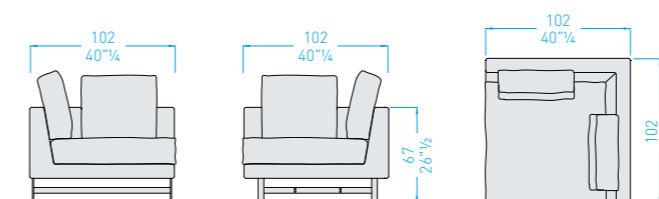

MODULO ANGOLARE / CORNER MODULE