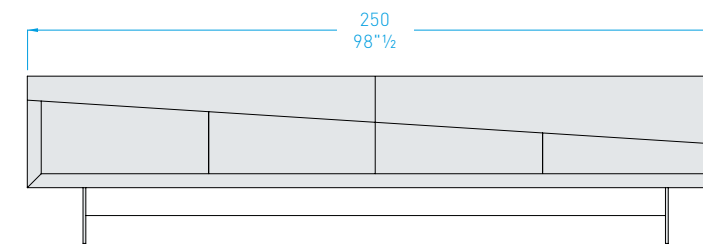

VERSIONE SINISTRA / LEFT MODEL

Fronte / Front